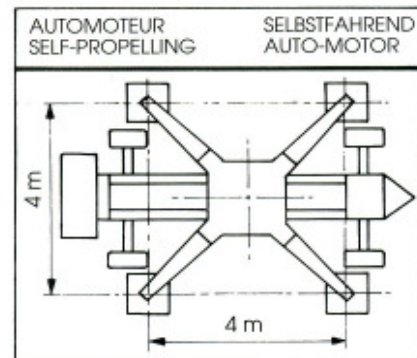

TRANSPORT
ROAD

TRANSPORTE
RUTA