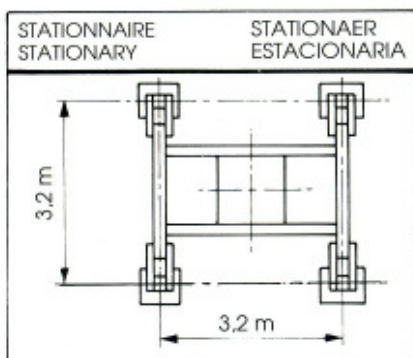

CHRONO 30 A

VERSIONS SUR CHASSIS

UNTERWAGEN

UNDERCARRIAGE

CHASIS

TRANSPORT
ROUTIER